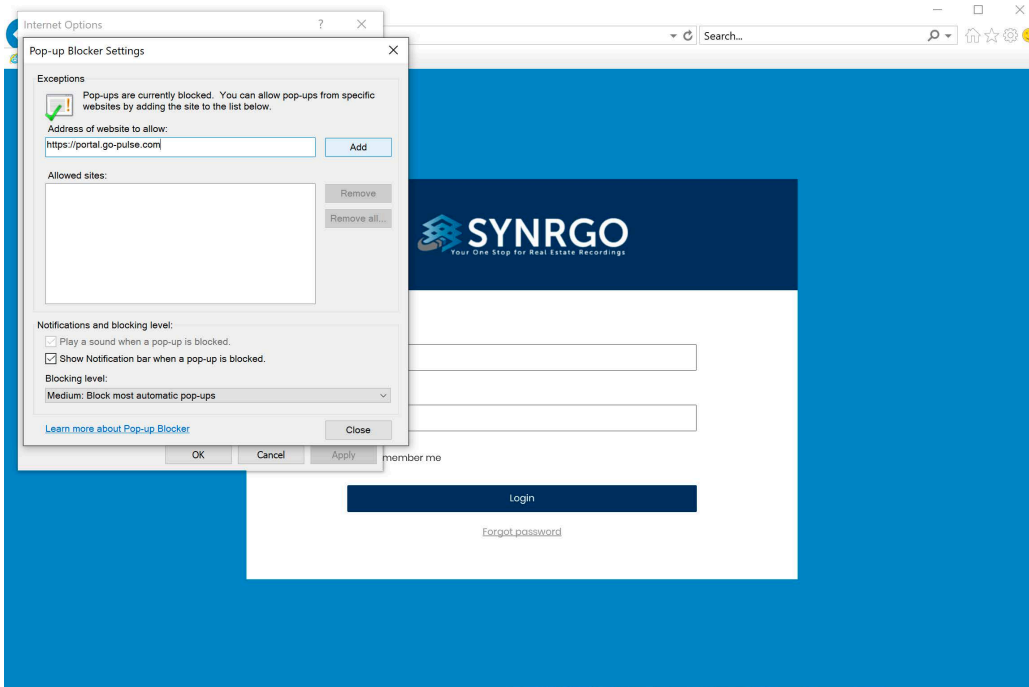

3. Add our address to the "Allowed sites" list.